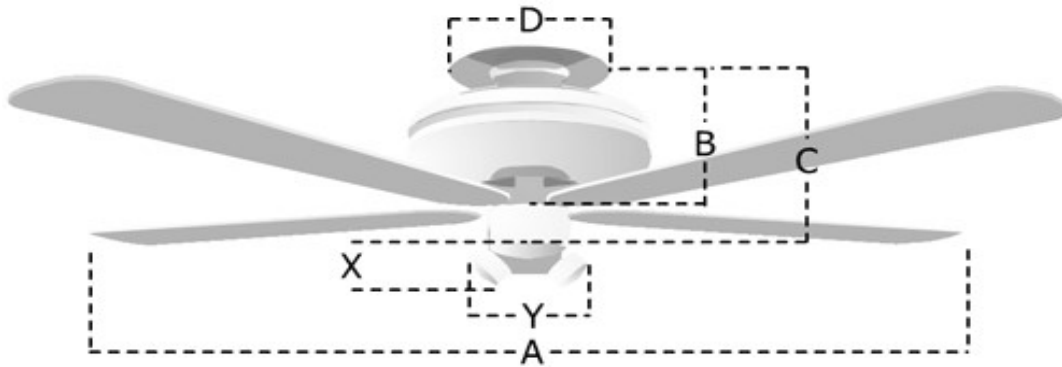

A = Diameter of blades, tip to tip. Ensure minimum 6" clearance from edge of all blades to any obstruction

B = Distance from ceiling to blades. Ensure height from blades to floor is at least 7.5 ft

C = Overall depth of fan. Ensure height from base of fan to floor is at least 7 ft

D = Diameter of ceiling fixing plate

X = Depth of light fitting

Y = Width of light fitting

Light = Bulb(s) where applicable

NB: Where two dimensions are given for B or C this means the fan is dual mount and can be fitted with or without a rod